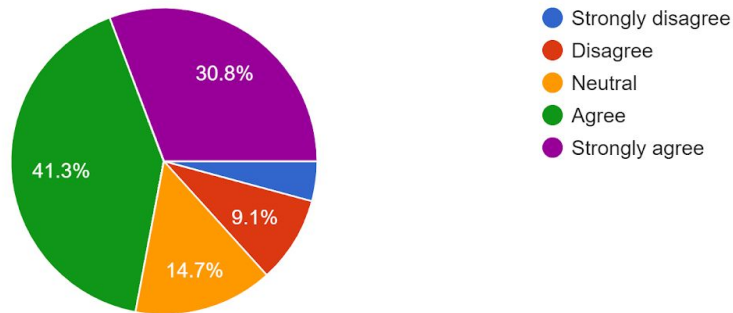

Communication with my child's teacher is easy, and he/she is accessible.

143 responses

My child's technology platforms have been accessible and easy to navigate. *

143 responses

My child's remote learning workload is appropriate.