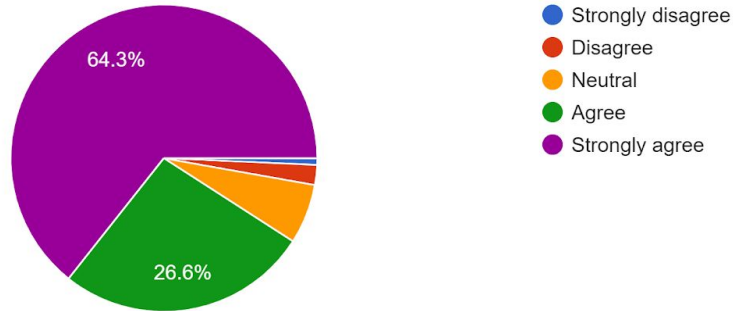

Communication with my child's teacher is easy, and he/she is accessible.

143 responses

My child's technology platforms have been accessible and easy to navigate. *

143 responses

My child's remote learning workload is appropriate.